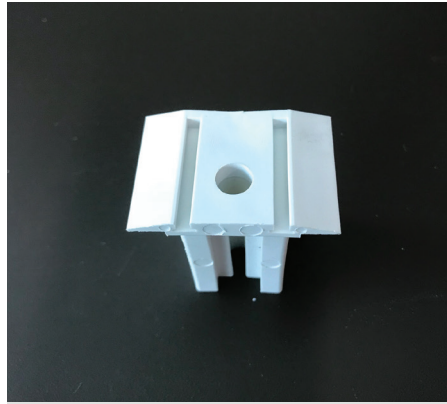

P&G EnergyVue®

P&G WinGuard®
VINYL

FD5455 / FD5555

This reference guide is to help identify parts you may need.

FRAME PARTS

Head and Jamb

Threshold w/ Anchor Plate & Threshold Cover

Head & Jamb Installation Screw Cover

Threshold Installation
Screw Cover

Threshold Cover

Drip Cap

Anchor Plate

Add-on Front Flange

Hinge

Frame Hinge Screw

Frame Hinge
Masonry Fastener

Adjustable Rhino
Strike Plate

Center Strike Plate

SLAB PARTS

Stile, Top & Bottom Rail

Single Door Astragal Cap

Double Door Active Astragal Cap

Double Door Inactive Astragal Cap

Comparison of Active versus Inactive

Hinge Trim Cover

Inactive Flushbolt

Flushbolt Guide

Double Door Active Astragal End Seal

Double Door Inactive Astragal End Seal

Panel Hinge Screw

SIDELITE & TRANSOM PARTS

Anchor Plate