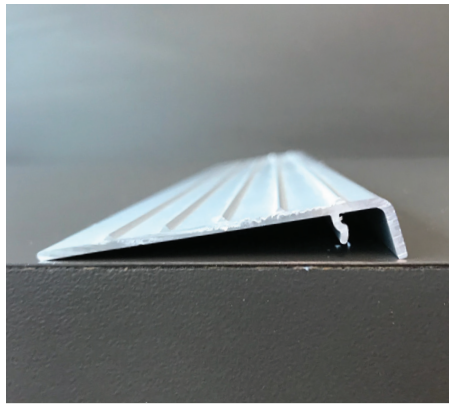

P&G EnergyVue®

P&G WinGuard®
VINYL

FD5455 / FD5555

This reference guide is to help identify parts you may need.

FRAME PARTS

Head and Jamb

Threshold w/ Anchor Plate & Threshold Cover

Head & Jamb Installation Screw Cover

Threshold Installation
Screw Cover

Threshold Cover

Drip Cap

Anchor Plate

Add-on Front Flange

Hinge

Frame Hinge Screw

Frame Hinge
Masonry Fastener

Adjustable Rhino
Strike Plate

Center Strike Plate

SLAB PARTS

Stile, Top & Bottom Rail

Single Door Astragal Cap

Double Door Active Astragal Cap

Double Door Inactive Astragal Cap

Comparison of Active versus Inactive