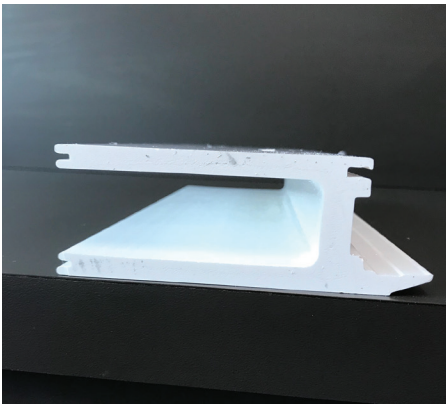

P&G EnergyVue®

P&G WinGuard®
VINYL

FD5455 / FD5555

This reference guide is to help identify parts you may need.

FRAME PARTS

Head and Jamb

Threshold w/ Anchor Plate & Threshold Cover

Head & Jamb Installation Screw Cover

Threshold Installation
Screw Cover

Threshold Cover

Drip Cap

Anchor Plate

Add-on Front Flange

Hinge

Frame Hinge Screw

Frame Hinge
Masonry Fastener

Adjustable Rhino
Strike Plate

Center Strike Plate

SLAB PARTS

Stile, Top & Bottom Rail

Single Door Astragal Cap

Double Door Active Astragal Cap

Double Door Inactive Astragal Cap

Comparison of Active versus Inactive