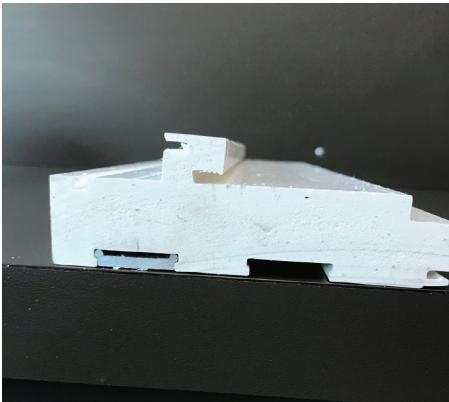

P&G EnergyVue®

P&G WinGuard®
VINYL

FD5455 / FD5555

This reference guide is to help identify parts you may need.

FRAME PARTS

Head and Jamb

Threshold w/ Anchor Plate & Threshold Cover

Head & Jamb Installation Screw Cover

Threshold Installation
Screw Cover

Threshold Cover

Drip Cap

Anchor Plate

Add-on Front Flange

Hinge

Frame Hinge Screw

Frame Hinge
Masonry Fastener

Adjustable Rhino
Strike Plate

Center Strike Plate

SLAB PARTS

Stile, Top & Bottom Rail

Single Door Astragal Cap

Double Door Active Astragal Cap

Double Door Inactive Astragal Cap

Comparison of Active versus Inactive