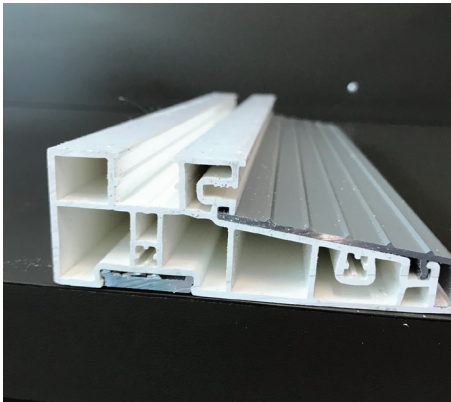

P&G EnergyVue®

P&G WinGuard®
VINYL

FD5455 / FD5555

This reference guide is to help identify parts you may need.

FRAME PARTS

Head and Jamb

Threshold w/ Anchor Plate & Threshold Cover

Head & Jamb Installation Screw Cover

Threshold Installation
Screw Cover

Threshold Cover

Drip Cap

Anchor Plate

Add-on Front Flange

Hinge

Frame Hinge Screw

Frame Hinge
Masonry Fastener

Adjustable Rhino
Strike Plate

Center Strike Plate

SLAB PARTS

Stile, Top & Bottom Rail

Single Door Astragal Cap

Double Door Active Astragal Cap

Double Door Inactive Astragal Cap

Comparison of Active versus Inactive