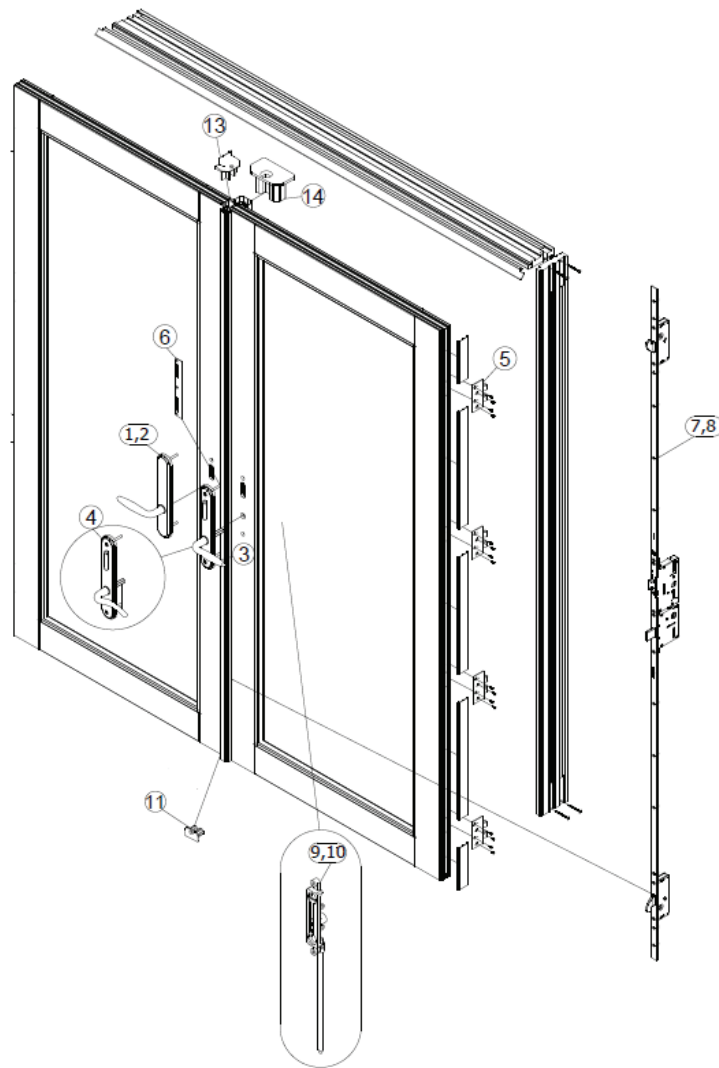

Hinge Trim Cover

Inactive Flushbolt

Flushbolt Guide

Double Door Active Astragal End Seal

Double Door Inactive Astragal End Seal

Panel Hinge Screw

SIDELITE & TRANSOM PARTS

Anchor Plate

FRENCH DOOR EXPLODED VIEW

PARTS LIST	
ITEM	NAME
1	800 Series Handle Set (Active)
2	800 Series Handle Set (In-Active)
3	100 Series Handle Set (Left Hand)
4	100 Series Handle Set (Right Hand)
5	Hinge
6	Center Strike Plate and Screws
7	6/8 High Multipoint Rhino Lock
8	8/0 High Multipoint Rhino Lock
9	Flushbolt Rod - Top and Bottom - Up to 6/8
10	Flushbolt Rod - Top - Over 6/8
11	Flushbolt Guide
12	In-Active Slab Dust Plug
13	Double Door Active Astragal Cap
14	Double Door In-Active Astragal Cap